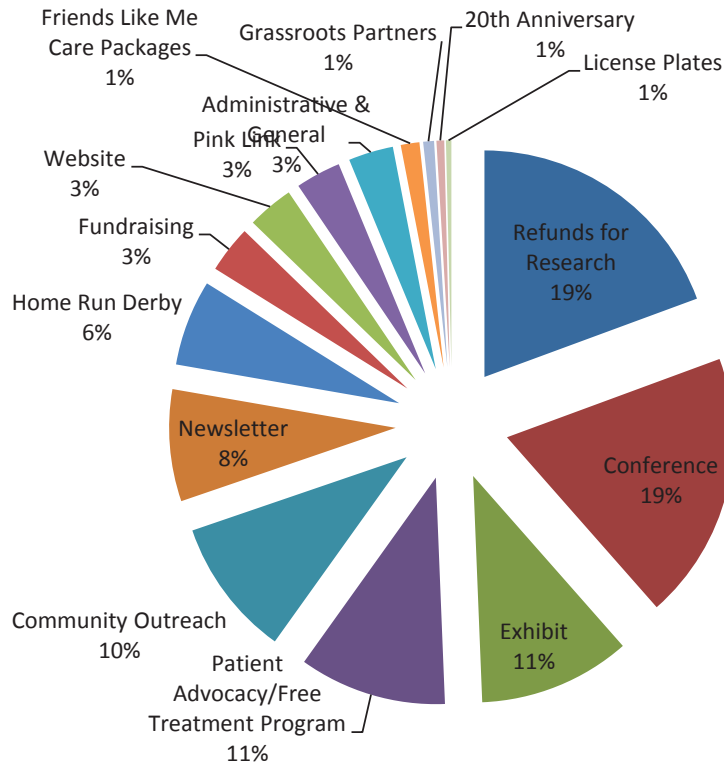

2013 Financials